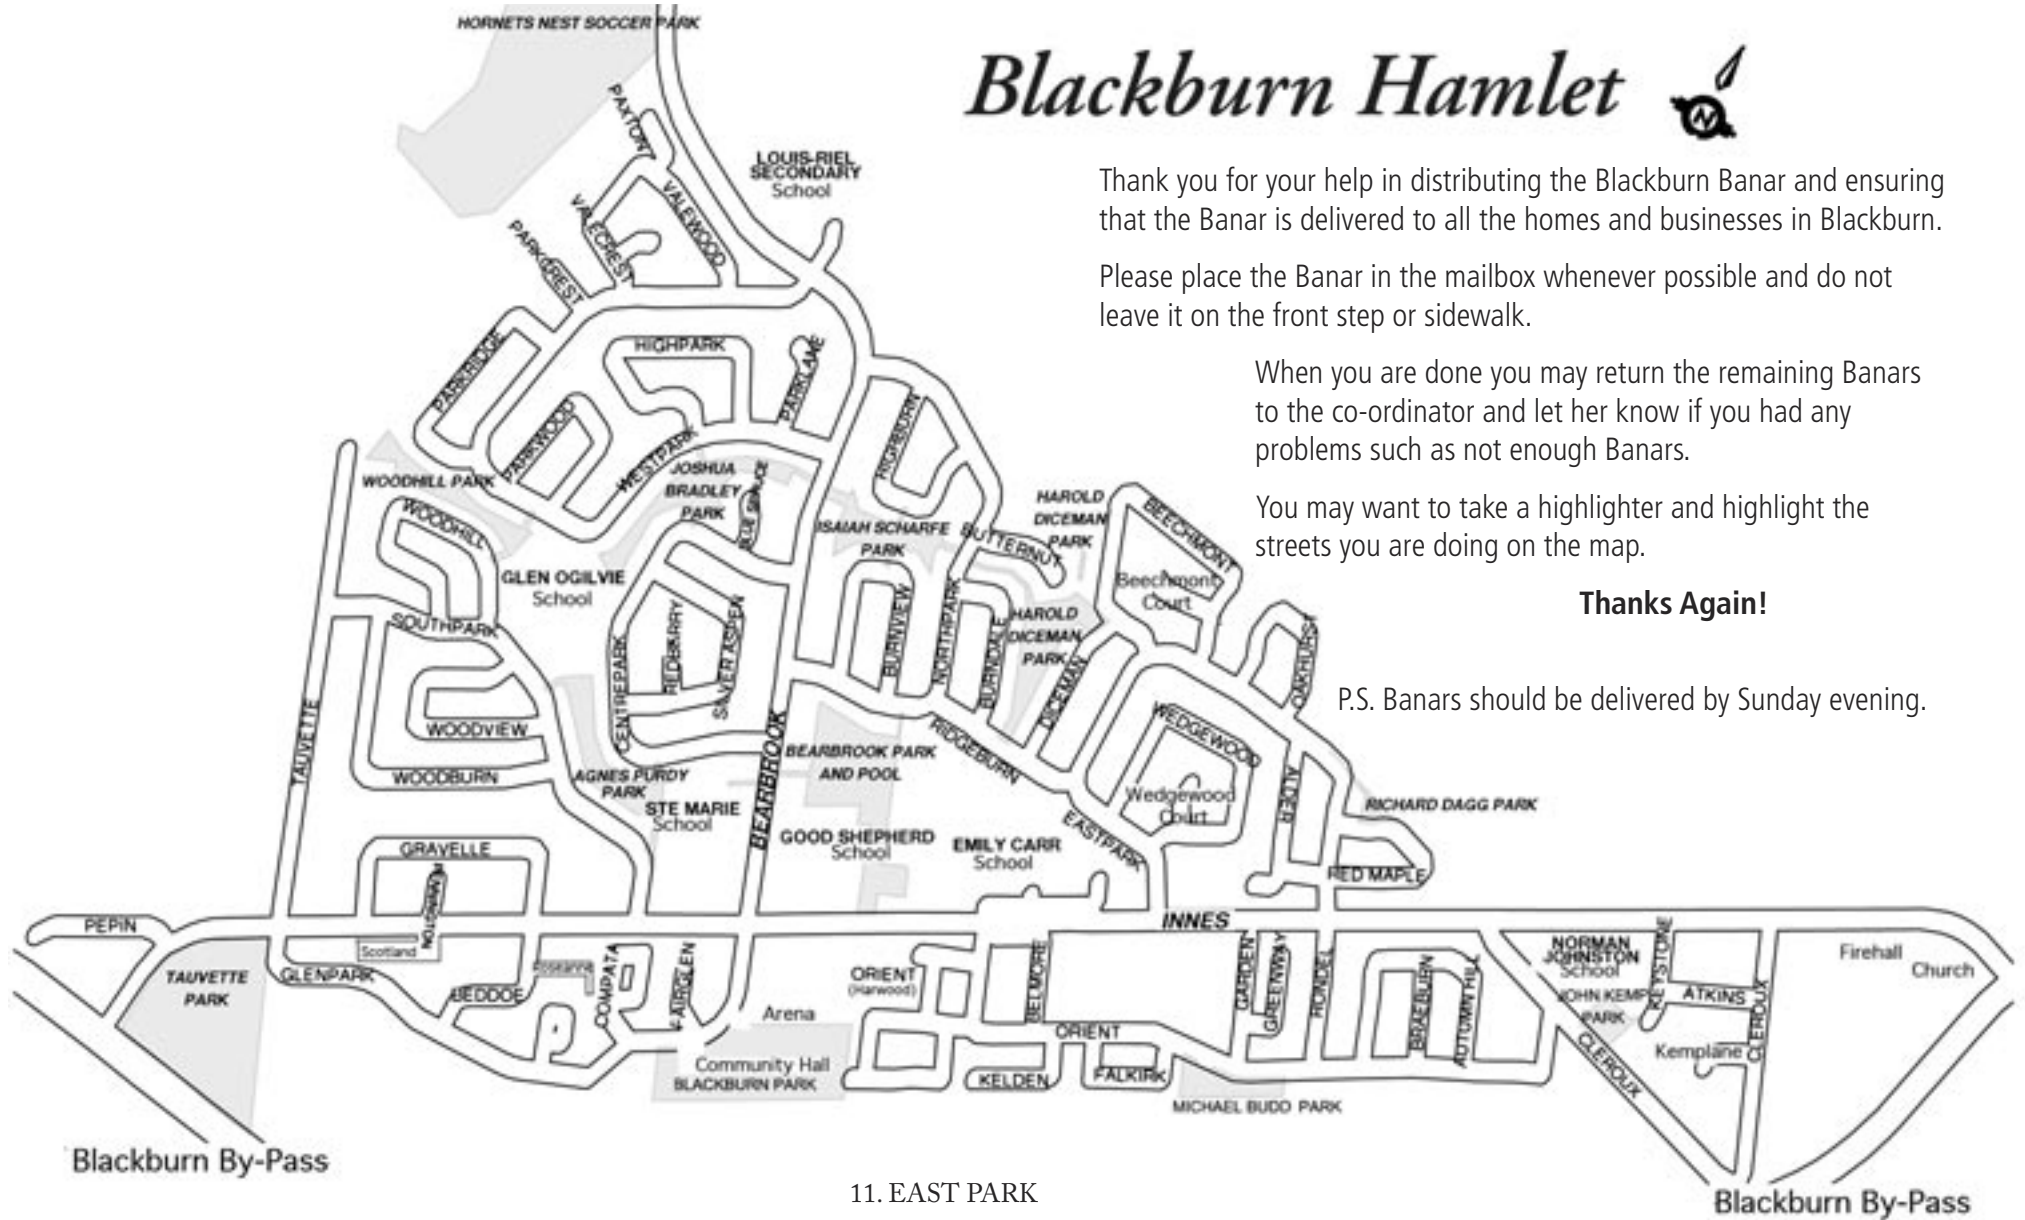

Blackburn Hamlet

Thank you for your help in distributing the Blackburn Banar and ensuring that the Banar is delivered to all the homes and businesses in Blackburn.

Please place the Banar in the mailbox whenever possible and do not leave it on the front step or sidewalk.

When you are done you may return the remaining Banars to the co-ordinator and let her know if you had any problems such as not enough Banars.

You may want to take a highlighter and highlight the streets you are doing on the map.

Thanks Again!

P.S. Banars should be delivered by Sunday evening.

11. EAST PARK

East Park	75
Alder Cres.	24
Red Maple	24
Wedgewood Cres.	55
Wedgewood Court	13

TOTAL 191