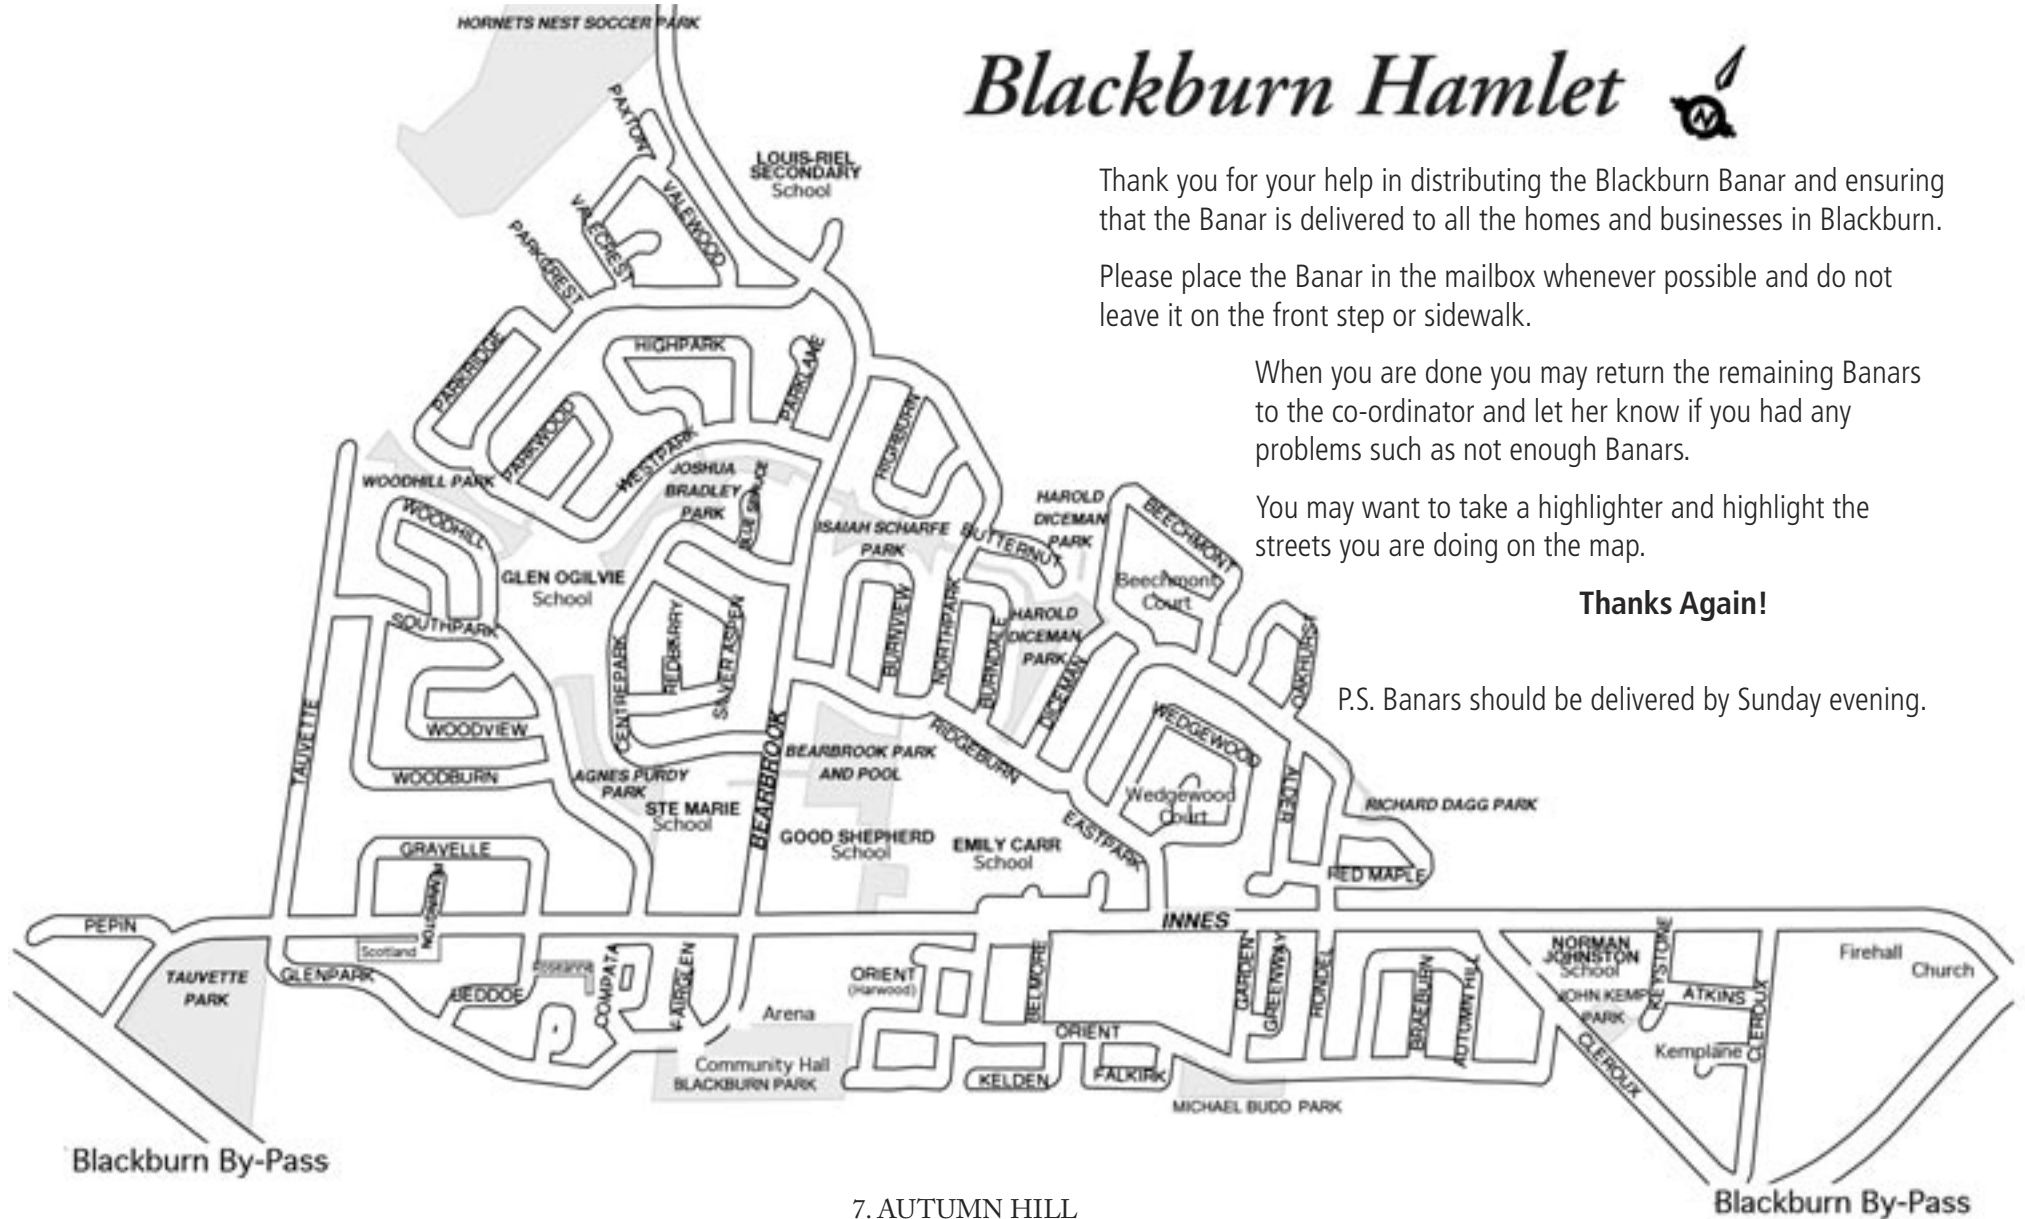

Blackburn Hamlet

Thank you for your help in distributing the Blackburn Banar and ensuring that the Banar is delivered to all the homes and businesses in Blackburn.

Please place the Banar in the mailbox whenever possible and do not leave it on the front step or sidewalk.

When you are done you may return the remaining Banars to the co-ordinator and let her know if you had any problems such as not enough Banars.

You may want to take a highlighter and highlight the streets you are doing on the map.

Thanks Again!

P.S. Banars should be delivered by Sunday evening.

7. AUTUMN HILL

Autumn Hill	81
Braeburn	29
Rondel	40
TOTAL	150