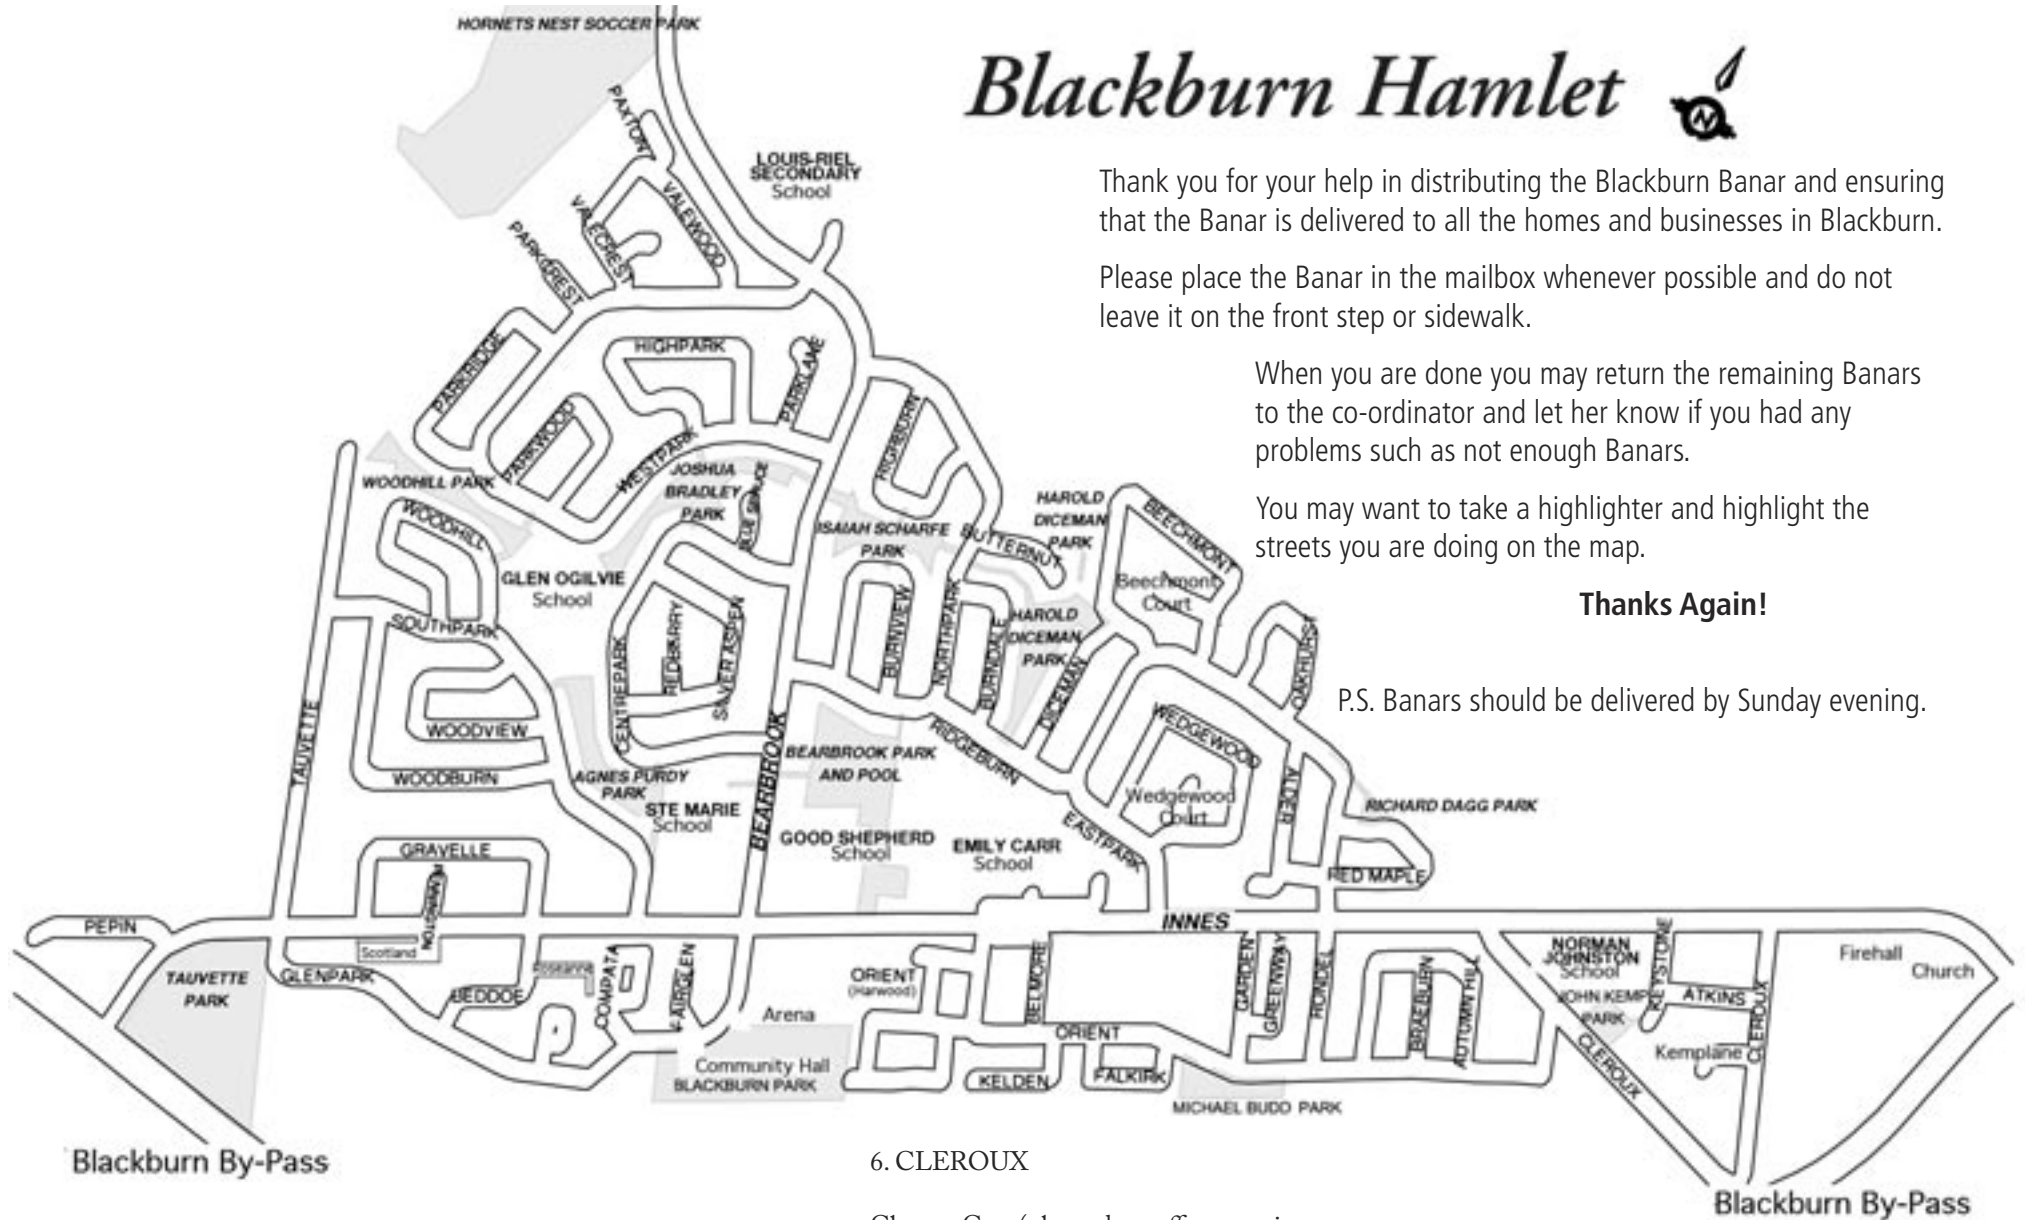

Blackburn Hamlet

Thank you for your help in distributing the Blackburn Banar and ensuring that the Banar is delivered to all the homes and businesses in Blackburn.

Please place the Banar in the mailbox whenever possible and do not leave it on the front step or sidewalk.

When you are done you may return the remaining Banars to the co-ordinator and let her know if you had any problems such as not enough Banars.

You may want to take a highlighter and highlight the streets you are doing on the map.

Thanks Again!

P.S. Banars should be delivered by Sunday evening.

6. CLEROUX

Cleroux Cres (please drop off appropriate number at apartments)	124
Norman Johnson School	1
Kemplane Court	10
Keystone Court	16
Atkins	14
BLackburn Lodge (drop)	25
TOTAL	190