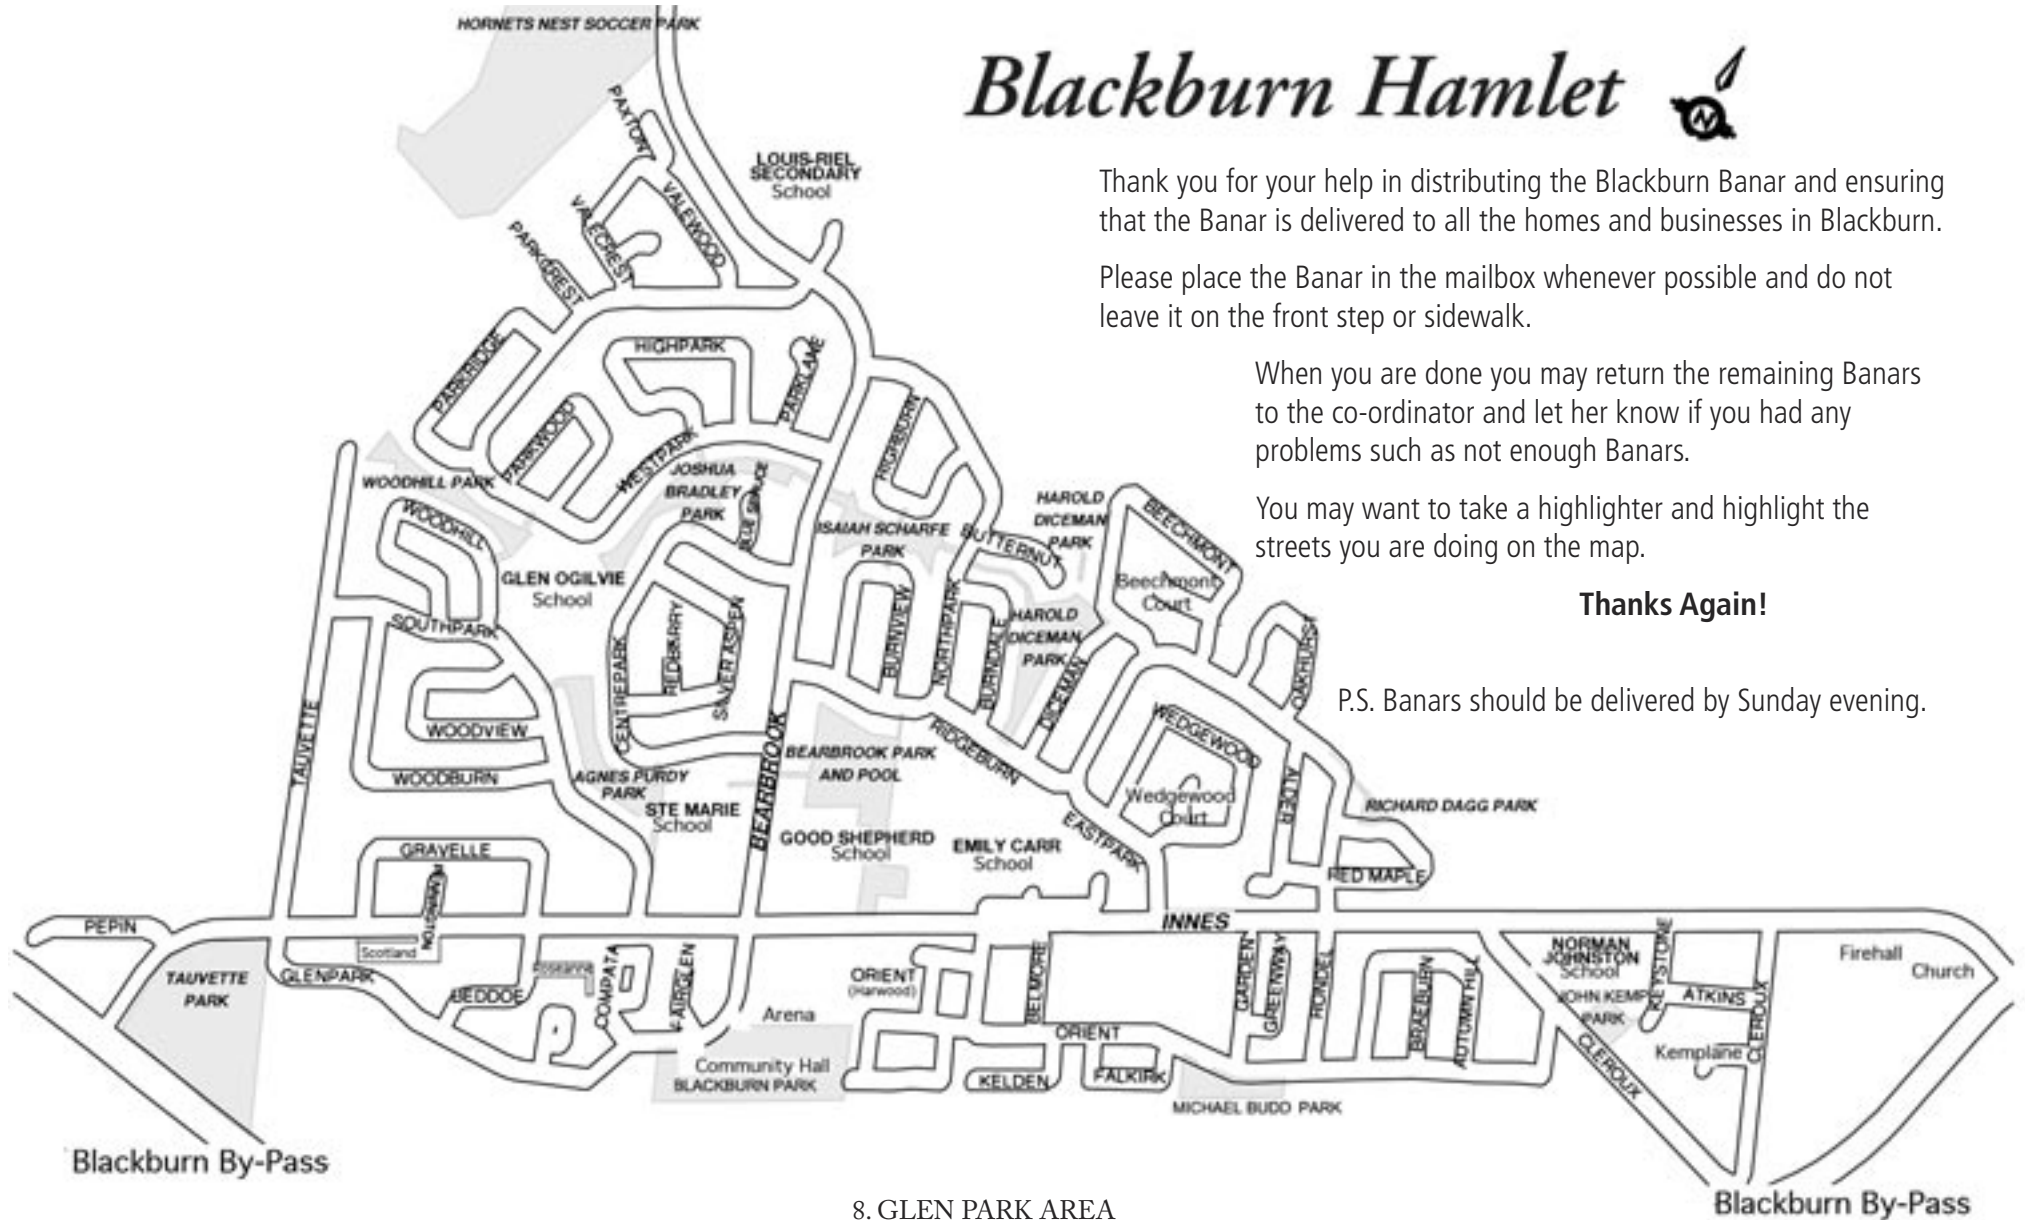

Blackburn Hamlet

Thank you for your help in distributing the Blackburn Banar and ensuring that the Banar is delivered to all the homes and businesses in Blackburn.

Please place the Banar in the mailbox whenever possible and do not leave it on the front step or sidewalk.

When you are done you may return the remaining Banars to the co-ordinator and let her know if you had any problems such as not enough Banars.

You may want to take a highlighter and highlight the streets you are doing on the map.

Thanks Again!

P.S. Banars should be delivered by Sunday evening.

8. GLEN PARK AREA

Fairglen Mews	27
Compata Way	55
Birchtree Park	30
Glen Park Drive (homes only)	135
TOTAL	247