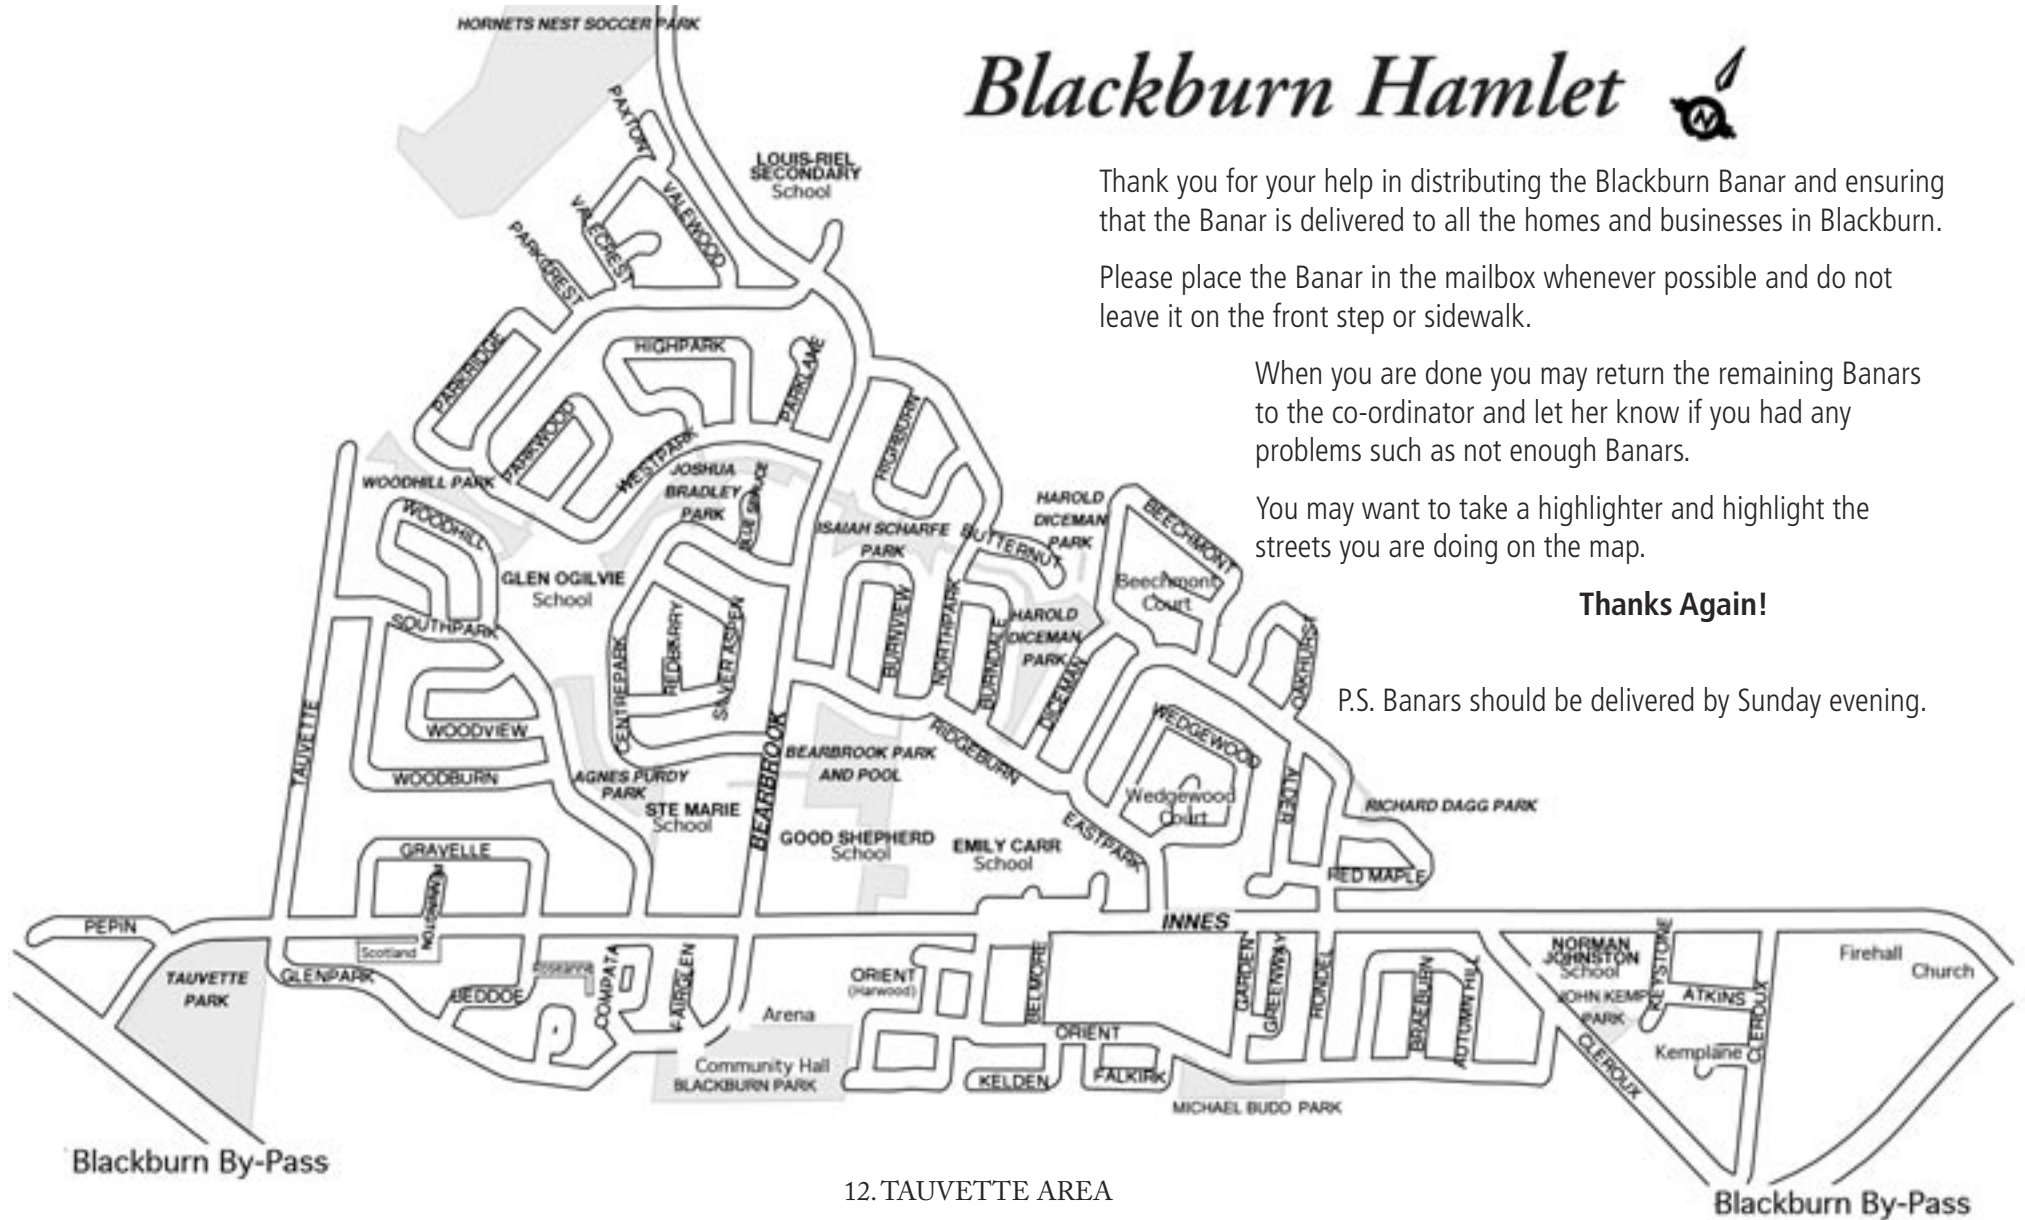

Blackburn Hamlet

Thank you for your help in distributing the Blackburn Banar and ensuring that the Banar is delivered to all the homes and businesses in Blackburn.

Please place the Banar in the mailbox whenever possible and do not leave it on the front step or sidewalk.

When you are done you may return the remaining Banars to the co-ordinator and let her know if you had any problems such as not enough Banars.

You may want to take a highlighter and highlight the streets you are doing on the map.

Thanks Again!

P.S. Banars should be delivered by Sunday evening.

12. TAUVETTE AREA

Woodhill Cres.	48
Tauvette	39
Gravelle	44
Beddoe Lane	30
Roseanne Lane (off Beddoe)	17
TOTAL	250