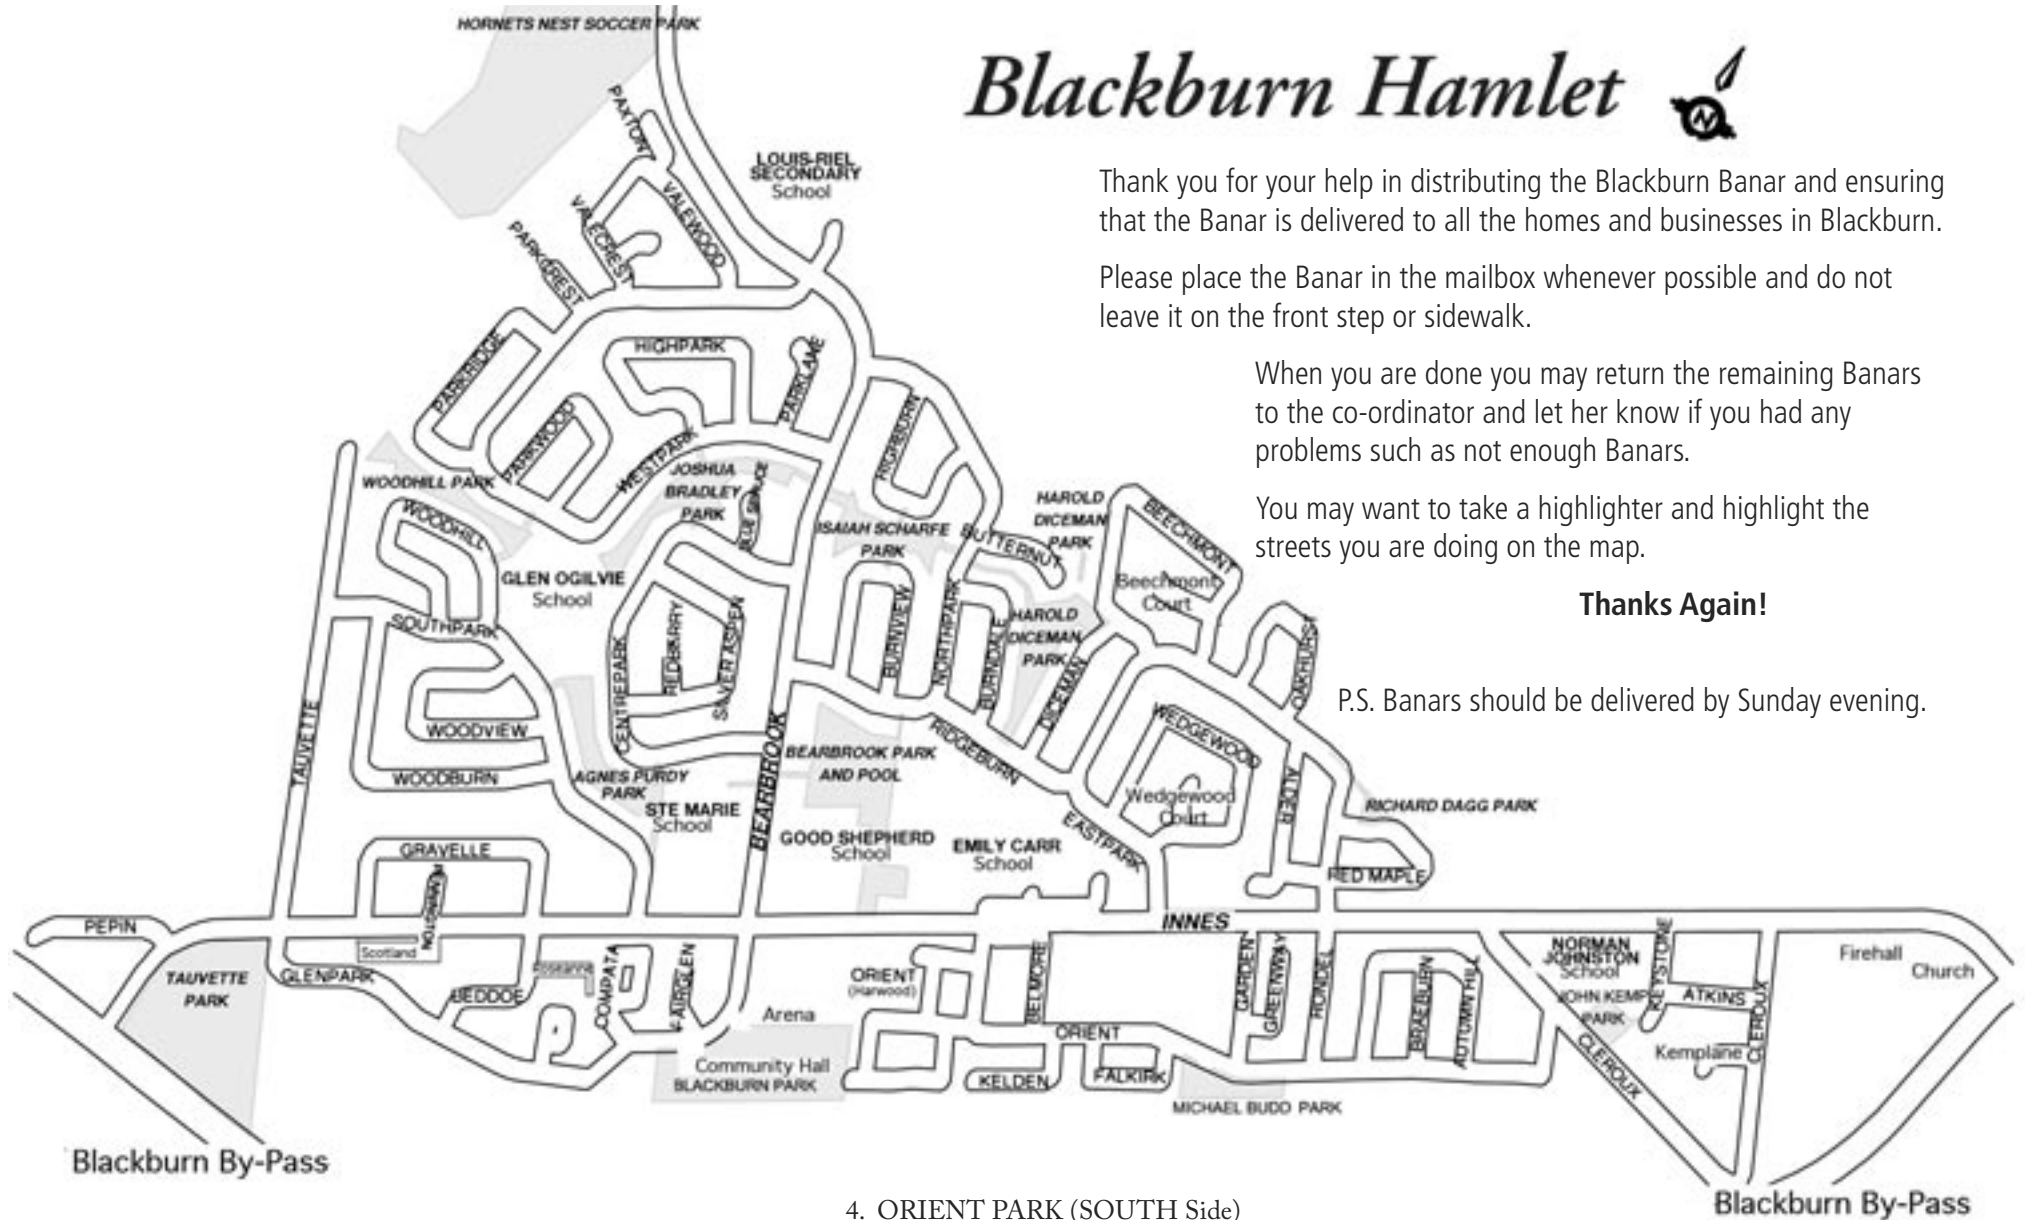

Blackburn Hamlet

Thank you for your help in distributing the Blackburn Banar and ensuring that the Banar is delivered to all the homes and businesses in Blackburn.

Please place the Banar in the mailbox whenever possible and do not leave it on the front step or sidewalk.

When you are done you may return the remaining Banars to the co-ordinator and let her know if you had any problems such as not enough Banars.

You may want to take a highlighter and highlight the streets you are doing on the map.

Thanks Again!

P.S. Banars should be delivered by Sunday evening.

4. ORIENT PARK (SOUTH Side)

Falkirk	51
Kelden	51
Orient Park Drive - both sides from end to end	108
TOTAL	210