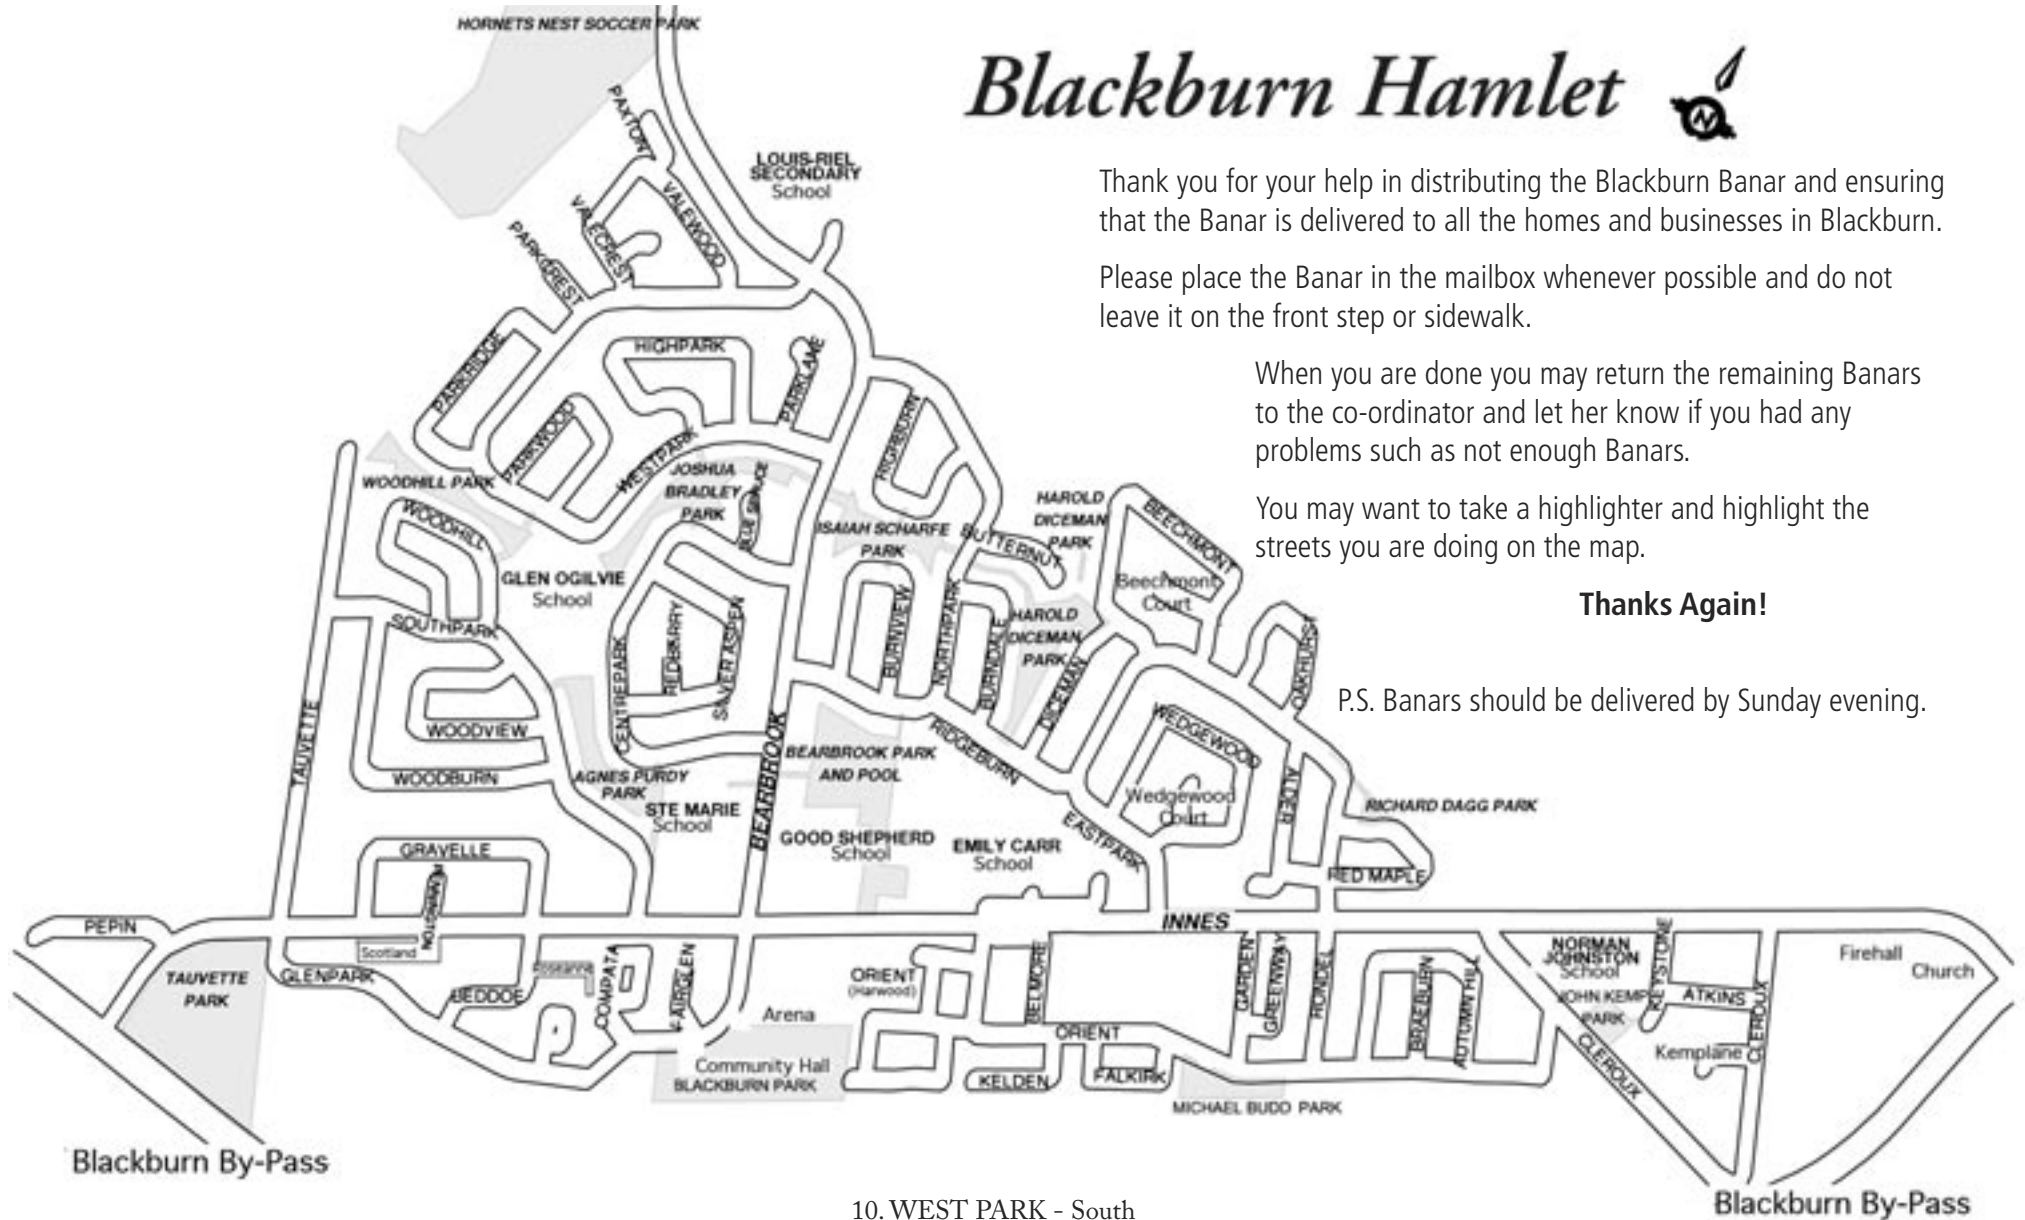

Blackburn Hamlet

Thank you for your help in distributing the Blackburn Banar and ensuring that the Banar is delivered to all the homes and businesses in Blackburn.

Please place the Banar in the mailbox whenever possible and do not leave it on the front step or sidewalk.

When you are done you may return the remaining Banars to the co-ordinator and let her know if you had any problems such as not enough Banars.

You may want to take a highlighter and highlight the streets you are doing on the map.

Thanks Again!

P.S. Banars should be delivered by Sunday evening.

10. WEST PARK - South

Houses # 4 - 69 West Park	62
Parkwood Cres.	35
High Park Cres.	51
Parklane Court	18

TOTAL	166